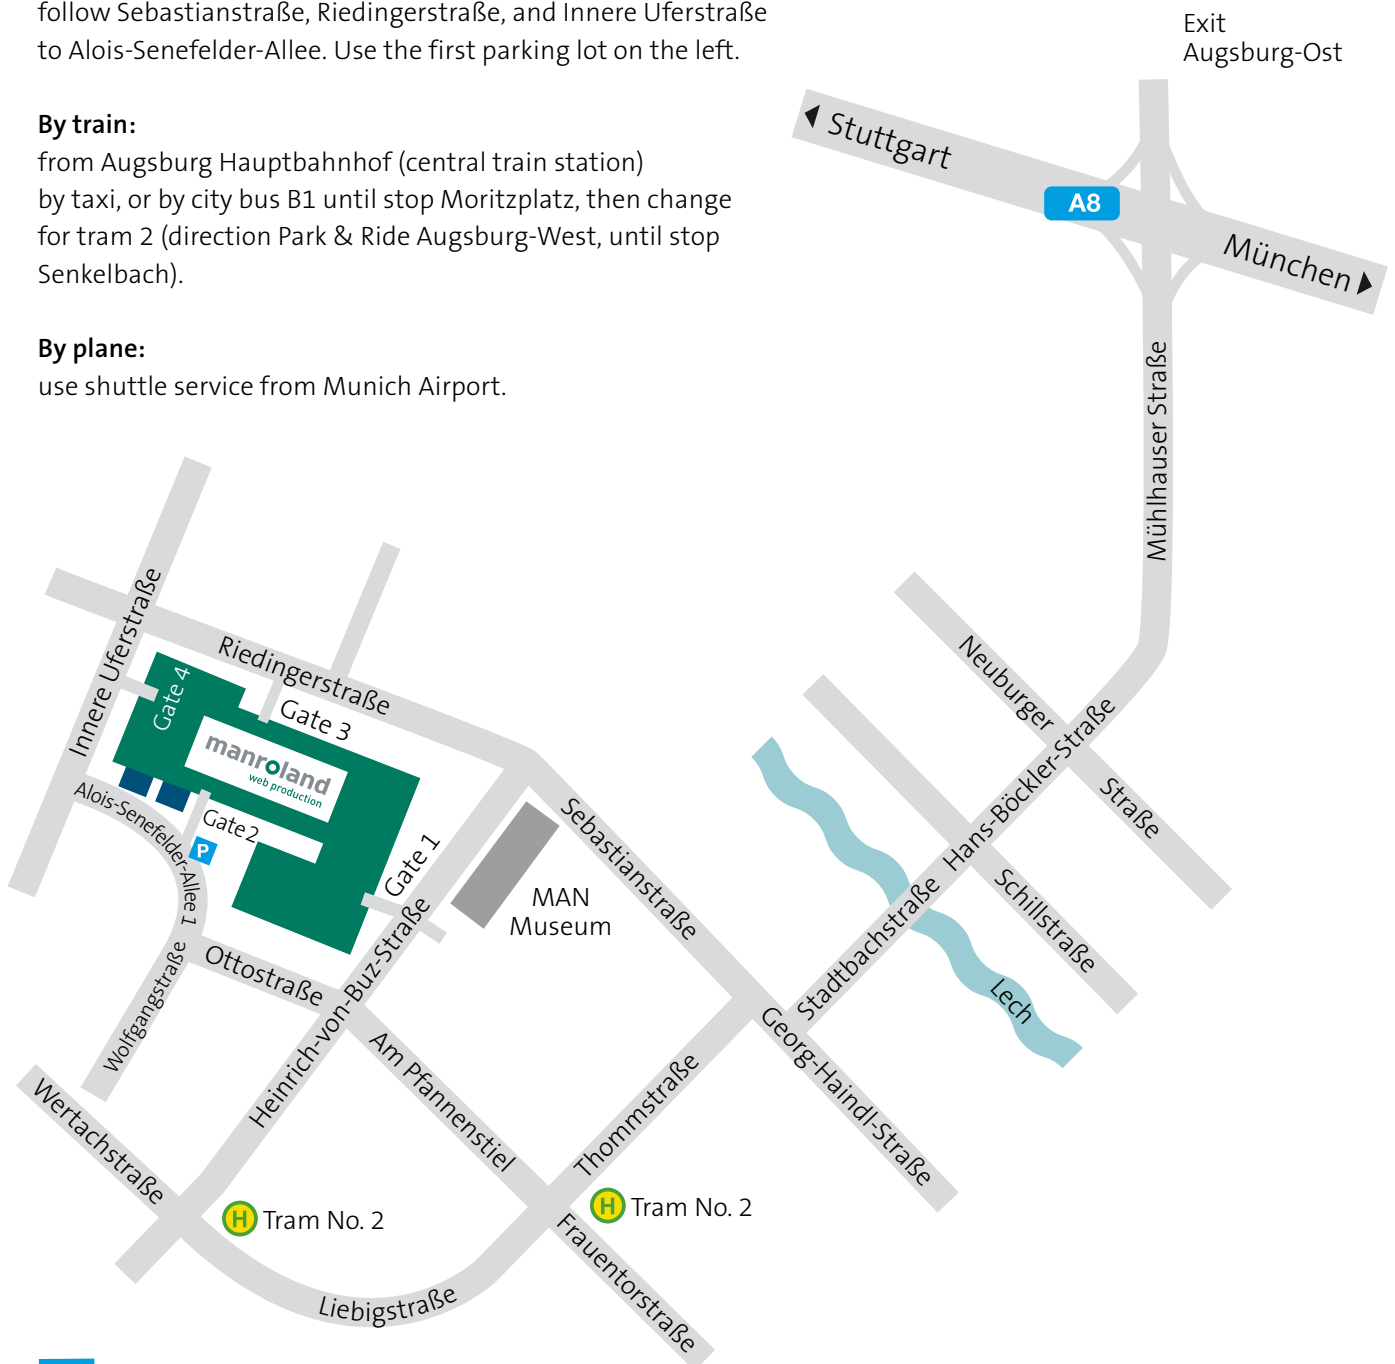

manroland web produktionsgesell- schaft Augsburg

manroland
web production

manroland web
produktionsgesellschaft mbH
Alois-Senefelder-Allee 1
86153 Augsburg
Germany
Phone +49 (0)821 424-0
www.manroland-wp.com

How to reach us by car:

Autobahn (highway) A8 until exit Augsburg-Ost. Via Mühlhauser Straße/Hans-Böckler-Straße to MAN bridge. After the bridge, turn right at first crossing (MAN Diesel Tower), then follow Sebastianstraße, Riedingerstraße, and Innere Uferstraße to Alois-Senefelder-Allee. Use the first parking lot on the left.

By train:

from Augsburg Hauptbahnhof (central train station)
by taxi, or by city bus B1 until stop Moritzplatz, then change for tram 2 (direction Park & Ride Augsburg-West, until stop Senkelbach).

By plane:

use shuttle service from Munich Airport.

P Visitors' parking lot